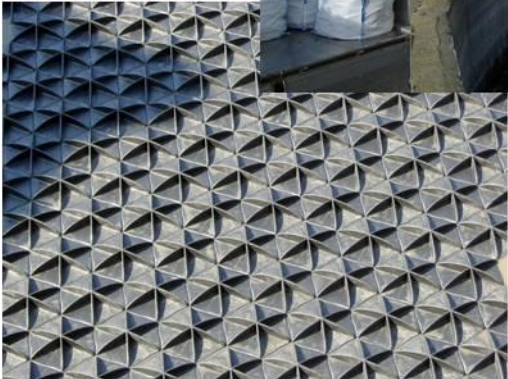

# Hexa-Cover® Floating Cover: Installation of 250 m2 at 30 minutes. Nice and easy!